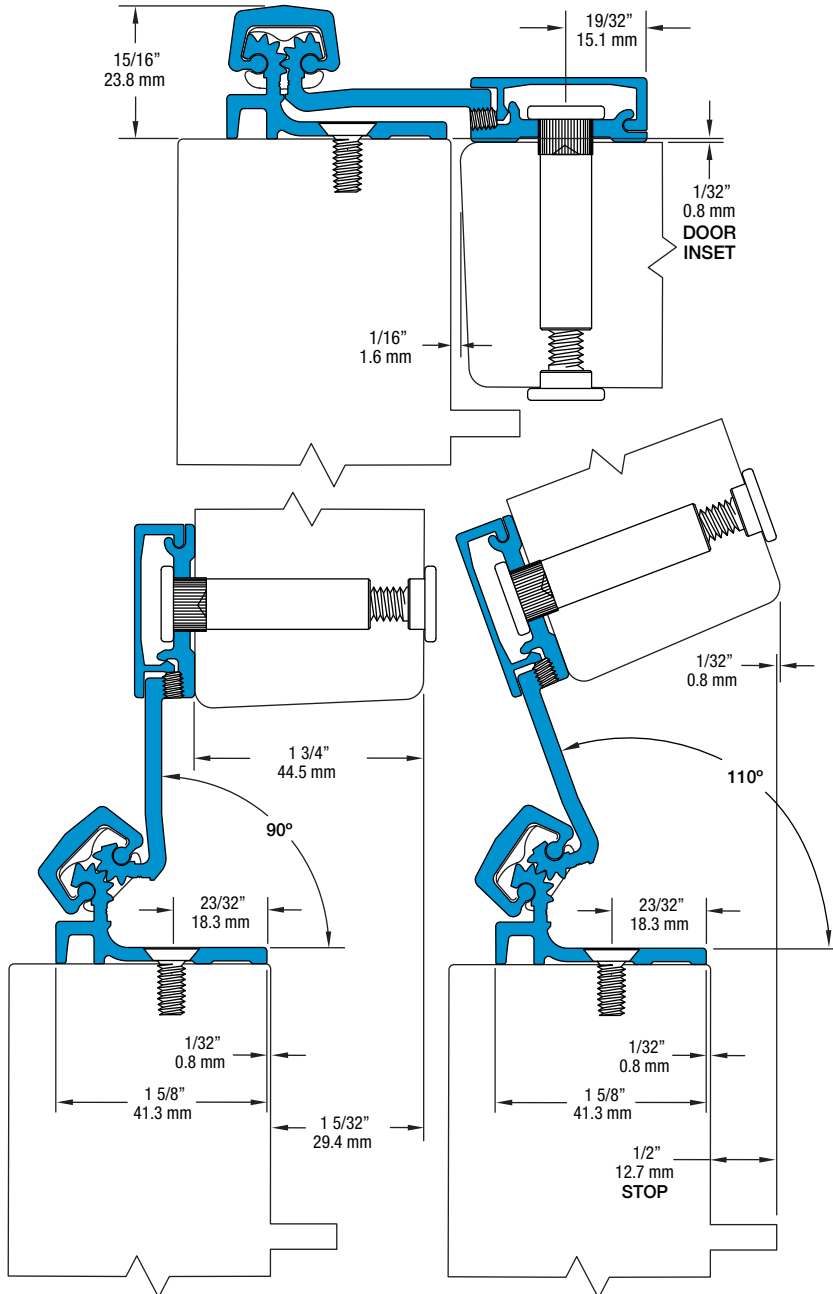

**SL21 83" HD**

All dimensions are measured in inches and [millimeters] from the top of the door to the centerline of the holes.

Dimensions shown inside boxes   are frame facing mounting screw holes.

**SL21 Profile**

**24 fasteners / 32 bearings**
**HOLE LOCATIONS**
